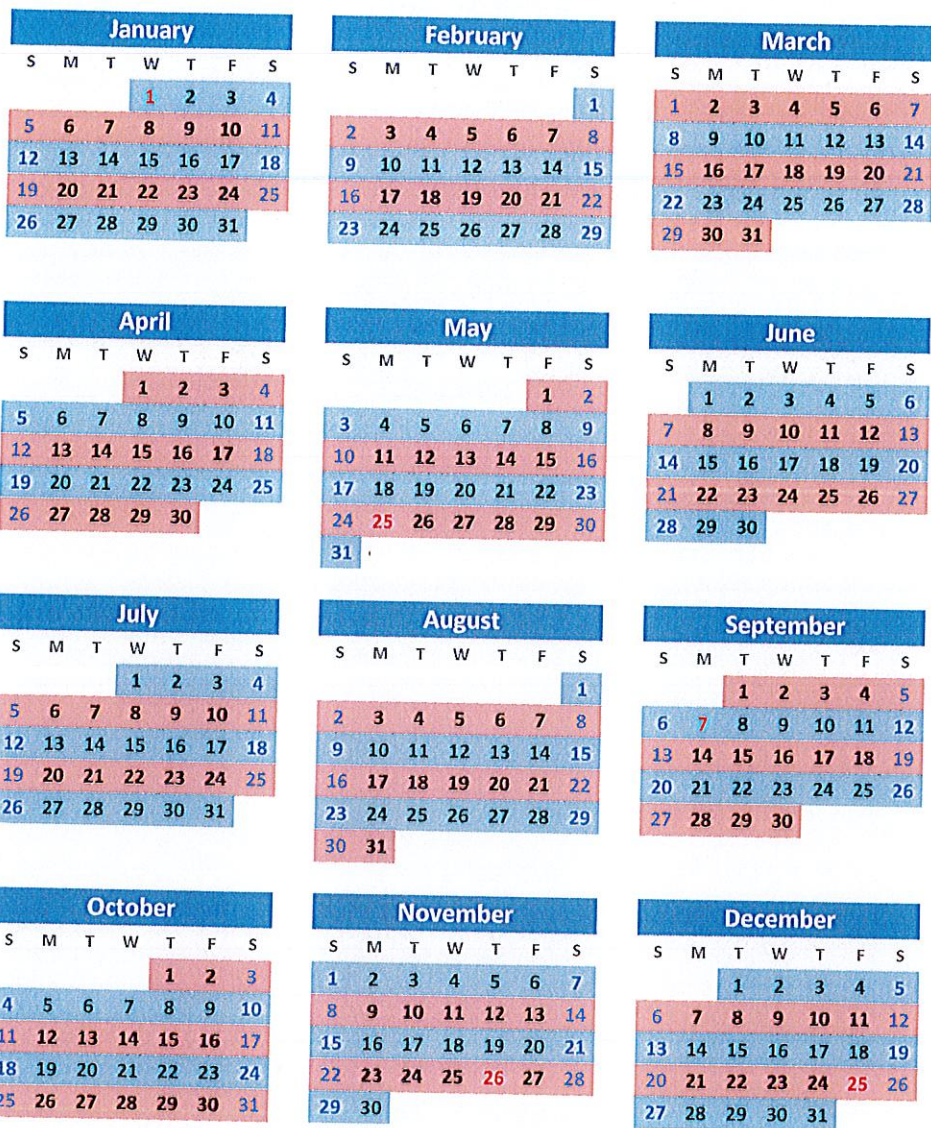

2020

A and B Week Designation

A week is blue, B week is red. Weekdays in red numbers denote holidays that delay service one day.

- ACCEPTABLE RECYCLING ITEMS:**
- Clean paper, cardboard, and newsprint
 - Steel, aluminum and bi-metal food and beverage containers
 - Gable-top milk, gravy and soup cartons
 - Rigid plastic food and beverage containers (#1, #2)

- NON-ACCEPTABLE RECYCLING ITEMS:**
- Light bulbs, mirrors, window glass and ceramics
 - Containers with remaining food/residue
 - Pizza boxes and wet paper products
 - Garden hoses and large plastic toys
 - Plastic bags, styrofoam
 - Glass food or beverage containers (all colors)